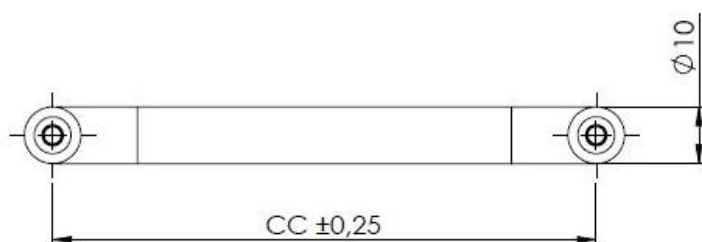

PRODUCT SHEET

Description:

D-Handle 5682, Steel, cc 224mm, $\varnothing 10 \times 234$ mm, H 36mm, SS-Look

Item number:

17.01.820-1

| Units | Box | Carton | HS Code | Barcode |
|-------|-----|--------|------------|--|
| Pcs. | 10 | 100 | 8302420090 |  |
| | | | | 5704866065825 |