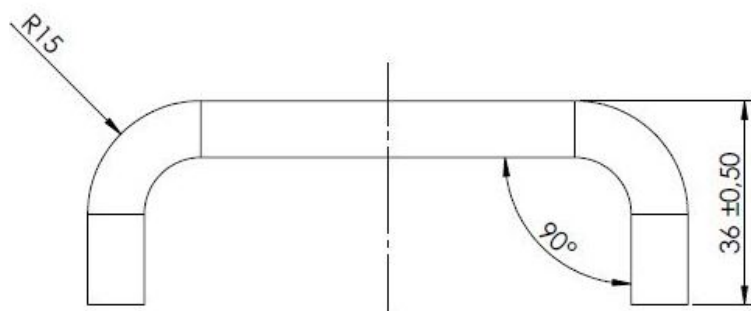

PRODUCT SHEET

Description:

D-Handle 5682, Steel, cc 224mm, $\varnothing 10 \times 234$ mm, H 36mm, SS-Look

Item number:

17.01.820-1

| Units | Box | Carton | HS Code | Barcode |
|-------|-----|--------|------------|--|
| Pcs. | 10 | 100 | 8302420090 |  |
| | | | | 5704866065825 |